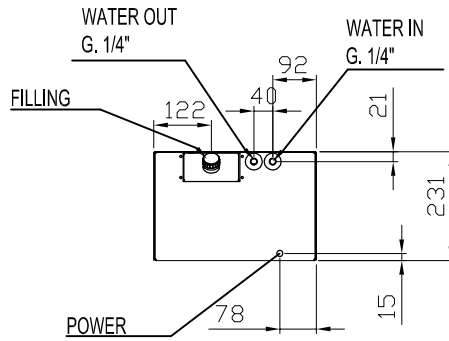

TECHNICAL DATA ARE SUBJECT TO CHANGE WITHOUT PRIOR NOTICE AND OVERALL DIMENSION CAN CHANGE DUE TO THE REQUESTED ACCESSORIES.

FRAME AWEX 7.5

Material: -- Thickness: --

Z Y X W V U T S R Q P O N M L K J I H G F E D C B A

Model number:

Code: --

Q.ty: --

Drawing number:
AWEX 7.5_REV00