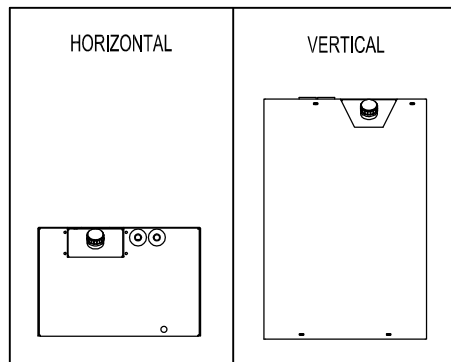

TECHNICAL DATA ARE SUBJECT TO CHANGE WITHOUT PRIOR NOTICE AND OVERALL DIMENSION CAN CHANGE DUE TO THE REQUESTED ACCESSORIES.

FRAME AWEX 7.5

Material: -- Thickness: --

Z Y X W V U T S R Q P O N M L K J I H G F E D C B A