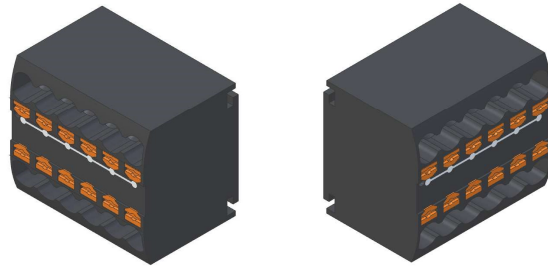

1

2

3

4

5

6

RevNo	Revision note		Date	Signature	Checked
-------	---------------	--	------	-----------	---------

If you want to extend the potential to the next terminal block  
use 5450 Plug in Bridge - FBS 2-4 - 3030116

All connections are bridged internally  
Intended to be used as a potential distribution

SCALE 1:1

Itemref	Quantity	Title/Name, designation, material, dimension etc			Article No./Reference	
Drawn by Kevin Damen		Checked by	Approved by - date	File name	Date 1-2-2021	Scale 2:1