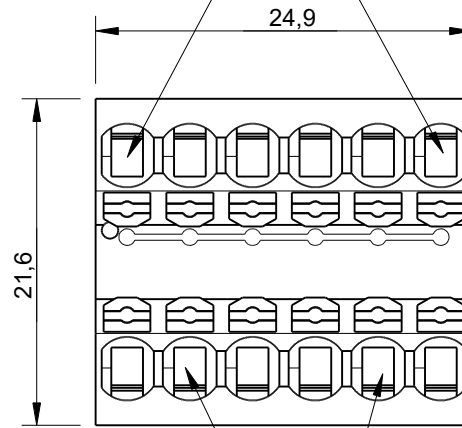

1

2

3

4

5

6

RevNo	Revision note		Date	Signature	Checked
-------	---------------	--	------	-----------	---------

If you want to extend the potential to the next terminal block  
use 5450 Plug in Bridge - FBS 2-4 - 3030116

All connections are bridged internally  
Intended to be used as a potential distribution

SCALE 1:1

Itemref	Quantity	Title/Name, designation, material, dimension etc			Article No./Reference	
Drawn by Kevin Damen		Checked by	Approved by - date	File name	Date 1-2-2021	Scale 2:1