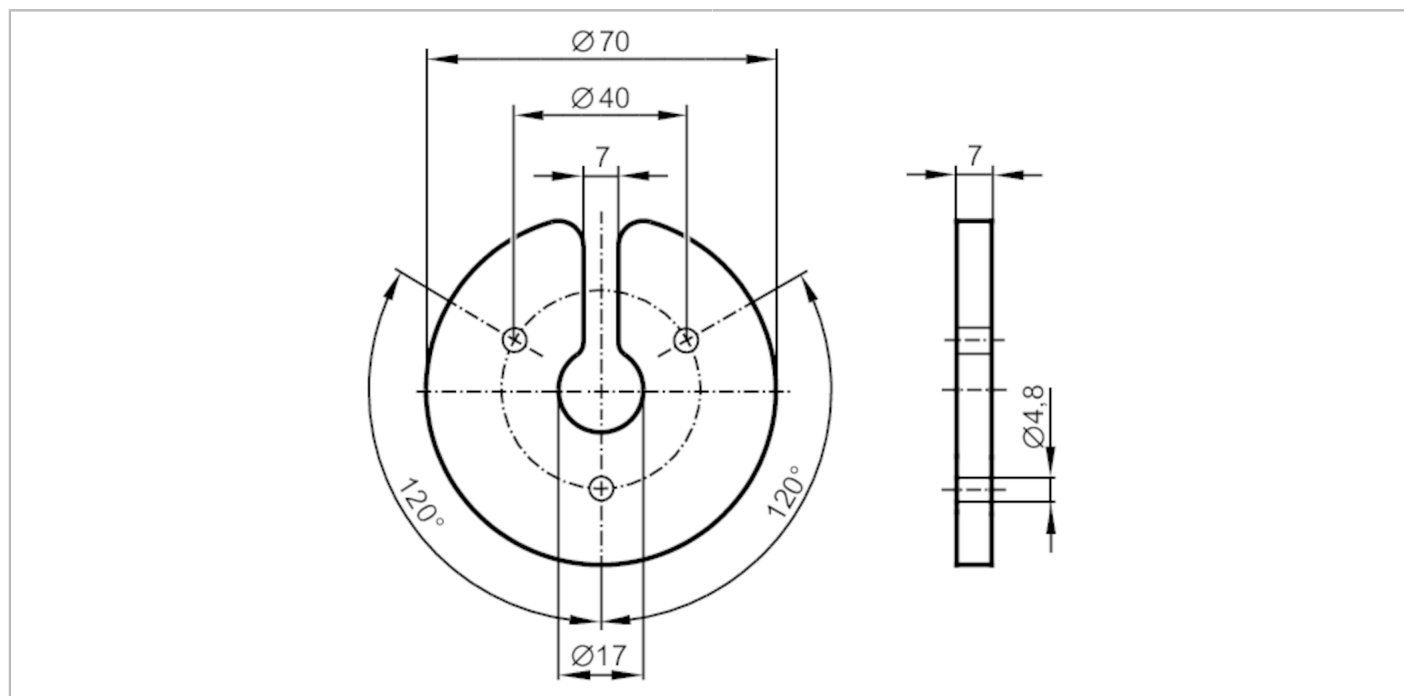

## Bracket with lateral cable entry

LED-Tower/cable bracket

Mechanical data	
Weight	[g] 29.2
Dimensions	[mm] Ø 70
Material	PA 6 black
Accessories	
Accessories (optional)	mounting base:, E89060
Remarks	
Pack quantity	1 pcs.