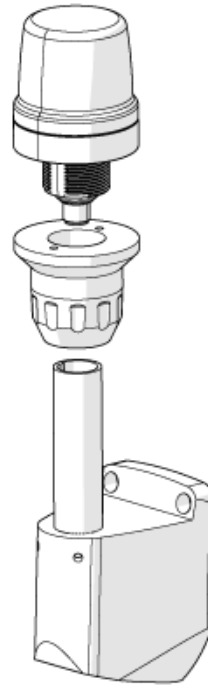

E89061

Wall bracket

LED-Tower/Wall bracket

1 bore hole

Mechanical data

Weight	[g]	258.5
Dimensions	[mm]	96.5 x 62 x 72
Material		aluminum black

Accessories

Accessories (optional)	mounting tube 100 mm, E89065
	mounting tube 300 mm, E89066
	mounting tube 800 mm, E89067

Remarks

Pack quantity	1 pcs.
---------------	--------

E89061

Wall bracket

LED-Tower/Wall bracket

Diagrams and graphs

wall mounting

wall mounting