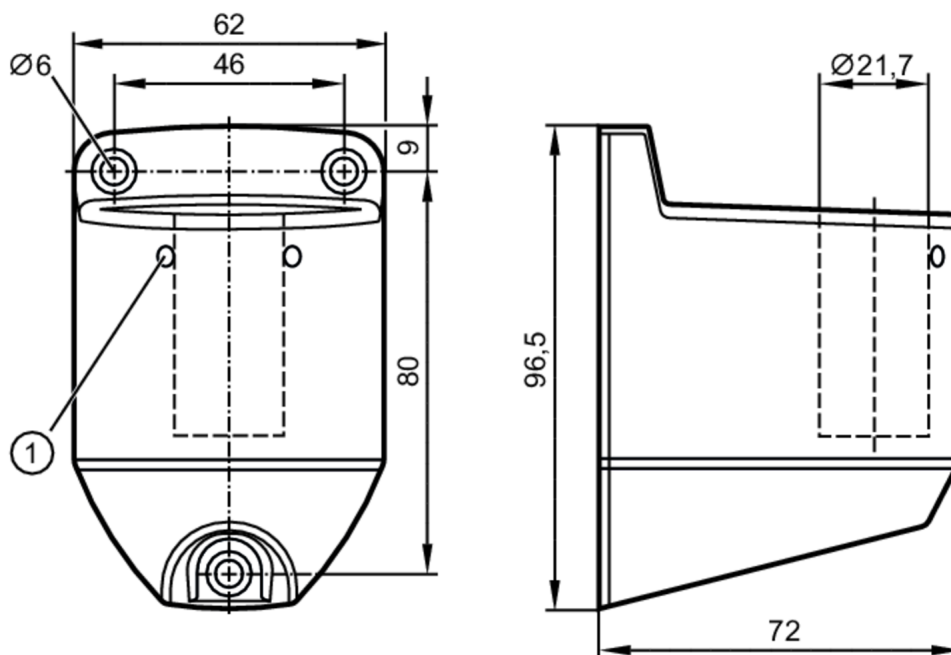

E89061

Wall bracket

LED-Tower/Wall bracket

1 bore hole

Mechanical data

Weight	[g]	258.5
Dimensions	[mm]	96.5 x 62 x 72
Material		aluminum black

Accessories

Accessories (optional)	mounting tube 100 mm, E89065
	mounting tube 300 mm, E89066
	mounting tube 800 mm, E89067

Remarks

Pack quantity	1 pcs.
---------------	--------

E89061

Wall bracket

LED-Tower/Wall bracket

Diagrams and graphs

wall mounting

wall mounting